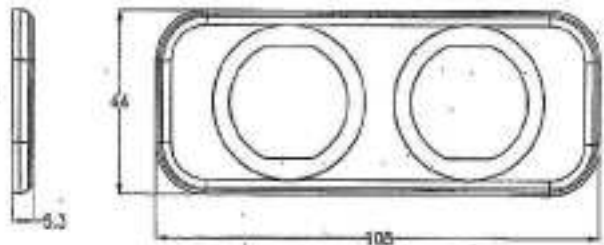

Screw In Bulk
φ4*14*6PCS

Date	Name	Description				△ No.
Drawn	Checked	Approved	SCI BOM No.	1251528	Model Name	Double Layer Double hole socket
方婷鳳			Customer No.		Model No.	A13-216DDP-B
04/25/16			Unit	mm		Rev. 0