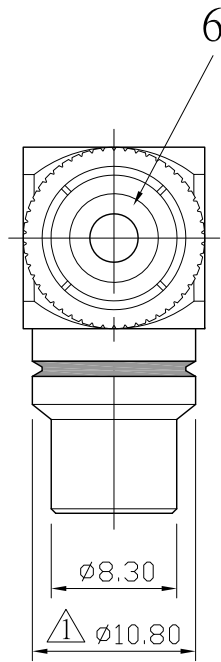

No.	DATE	DESCRIPTION	REV
△	2009. 07. 30	Original dimention □10.4	A

REMARK : RoHS REQUIREMENT APPLIED
(符合RoHS)

S 1 : 1

8	color ring	1	pvc	red/black/blue white/yellow/green	
7	insulator	1	POM	white	
6	insulator	1	POM	white	
5	contact pin	1	brass	gold	
4	contact pin	1	brass	gold	
3	shell	1	brass	gold	
2	body	1	brass	gold	
1	body	1	brass	gold	
NO.	Description	Unit	Materials	Finish	Drawing No.

DIMENSIONS ARE IN
MILLIMETERS
UNLESS OTHRWISE PECIFIED
TOLERANCES
(一般公差)
0.5~6 = ±0.2
>6~30 = ±0.4
>30~120 = ±0.6
>120~315 = ±1
>315~1000 = ±1.6
ANGLES(角度) = ±5°

CHECKED

DRAWN

Chad

DATE

2009. 07. 10

TITLE

RCA ADAPTOR

DRAWING NO.

RA-201GG-POM

FILE NO. DRAWING\AUDIO\RA-201GG-POM-RD\BK\BE\WE\YW\GN

SCALE 2 : 1 UNIT MM