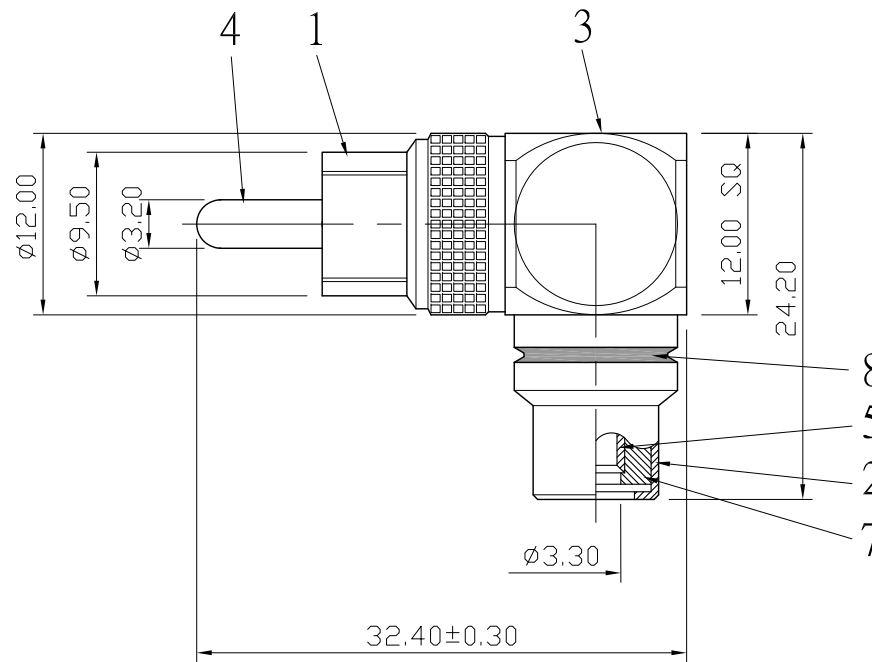

No.	DATE	DESCRIPTION	REV
△	2009. 07. 30	Original dimention □10.4	A

REMARK : RoHS REQUIREMENT APPLIED
(符合RoHS)

S 1 : 1

8	color ring	1	pvc	red/black/blue white/yellow/green	
7	insulator	1	POM	white	
6	insulator	1	POM	white	
5	contact pin	1	brass	gold	
4	contact pin	1	brass	gold	
3	shell	1	brass	gold	
2	body	1	brass	gold	
1	body	1	brass	gold	
NO.	Description	Unit	Materials	Finish	Drawing No.

DIMENSIONS ARE IN
MILLIMETERS
UNLESS OTHRWISE PECIFIED
TOLERANCES
(一般公差)
0.5~6 = ±0.2
>6~30 = ±0.4
>30~120 = ±0.6
>120~315 = ±1
>315~1000 = ±1.6
ANGLES(角度) = ±5°

CHECKED

DRAWN

Chad

DATE

2009. 07. 10

TITLE

RCA ADAPTOR

DRAWING NO.

RA-201GG-POM

FILE NO. DRAWING\AUDIO\RA-201GG-POM-RD\BK\BE\WE\YW\GN

SCALE 2 : 1 UNIT MM