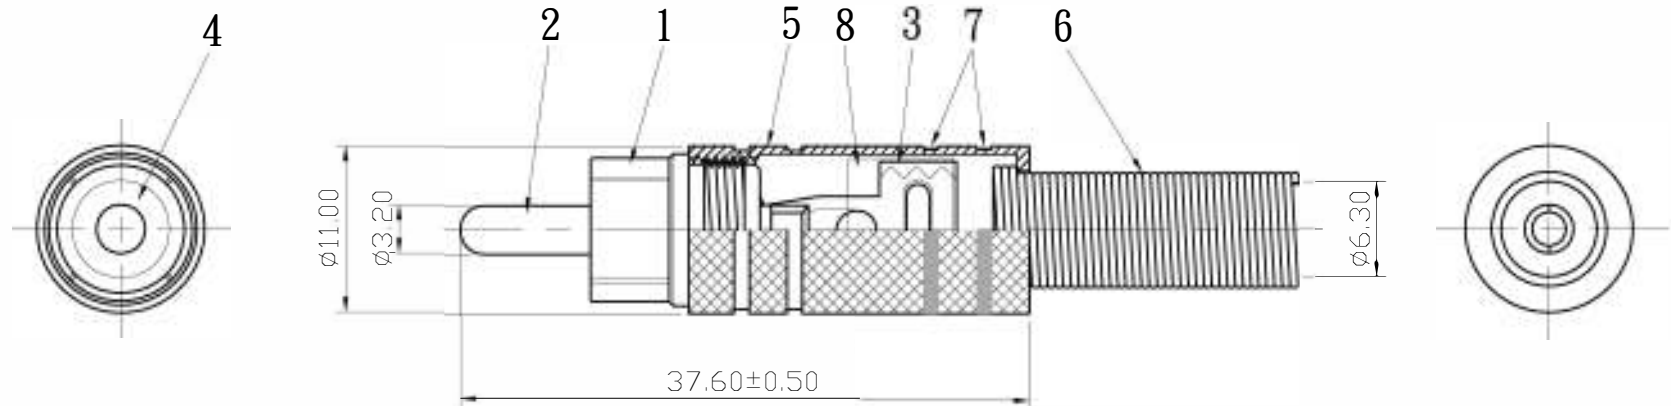

REMARK : RoHS REQUIREMENT APPLIED
(符合RoHS)

S 1 : 1

8	ferrule	1	plastic	white		DIMENSIONS ARE IN MILLIMETERS UNLESS OTHERWISE SPECIFIED TOLERANCES (一般公差) 0.5~6 = ±0.2 >6~30 = ±0.4 >30~120 = ±0.6 >120~315 = ±1 >315~1000 = ±1.6 ANGLES(角度) = ±5°	APPROVED	TITLE RCA PLUG
7	color ring	2	pvc	red/black/blue white/yellow/green	CHECKED			
6	spring	1	brass	gold	DRAWN <i>Lala</i>		DRAWING NO. RP-1316GG-B-WHITE	
5	shell	1	brass	gold	DATE 2007. 10. 16		FILE NO. DRAWING\AUDIO\PRP-1316GG-ABS-A-RD\BK\BE\WE\YW\GN-6.3	
4	insulator	1	ABS	white				
3	clip	1	brass	gold				
2	contact pin	1	brass	gold				
1	body	1	brass	gold				
NO.	Description	Unit	Materials	Finish	Drawing No.	SCALE 2 : 1 UNIT MM		